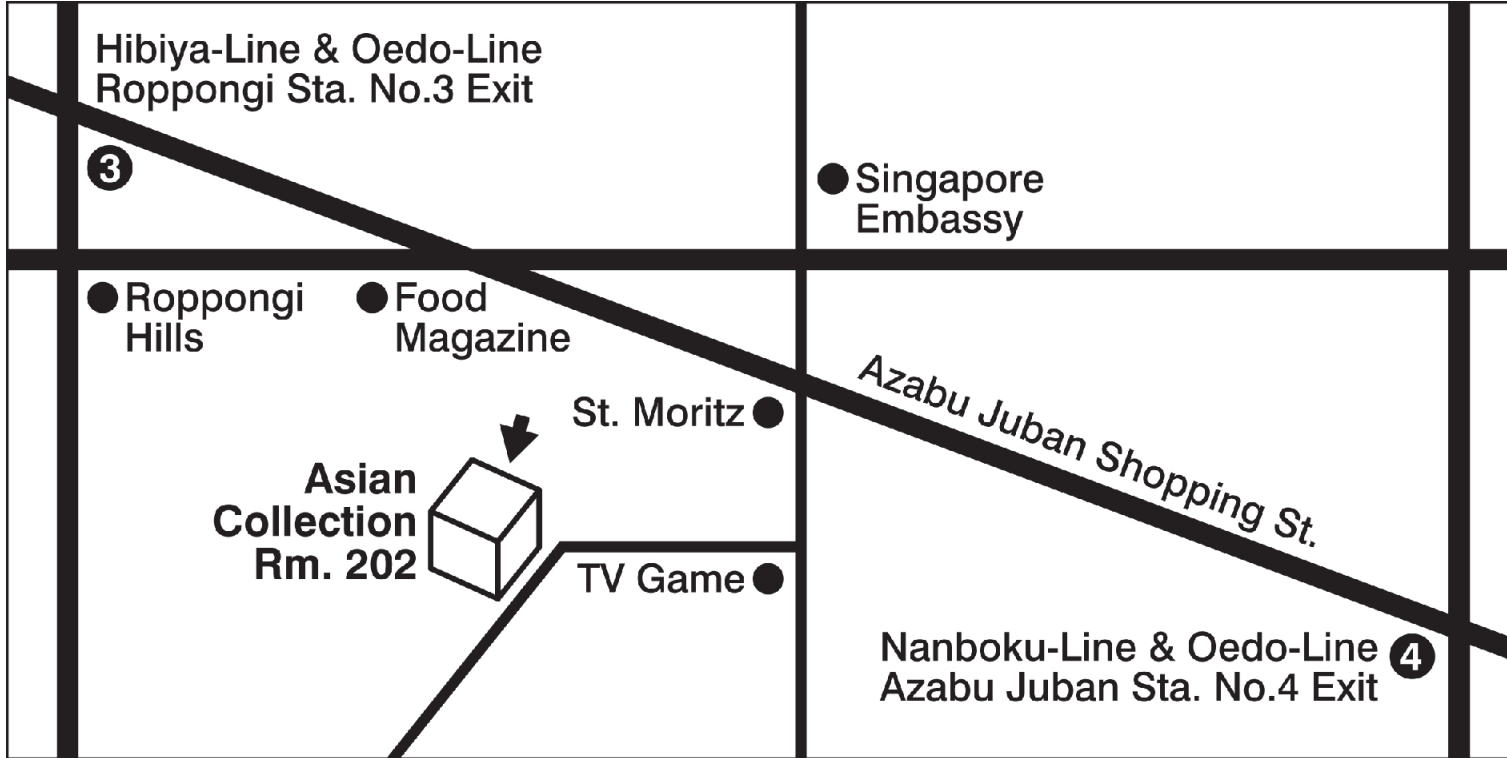

Asian Collection Contemporary Art Gallery

Also open by appointment.

Moto -Azabu 3-10-9-202

Minato -Ku Tokyo 106-0046

Visit our website:

.theasiancollection.com